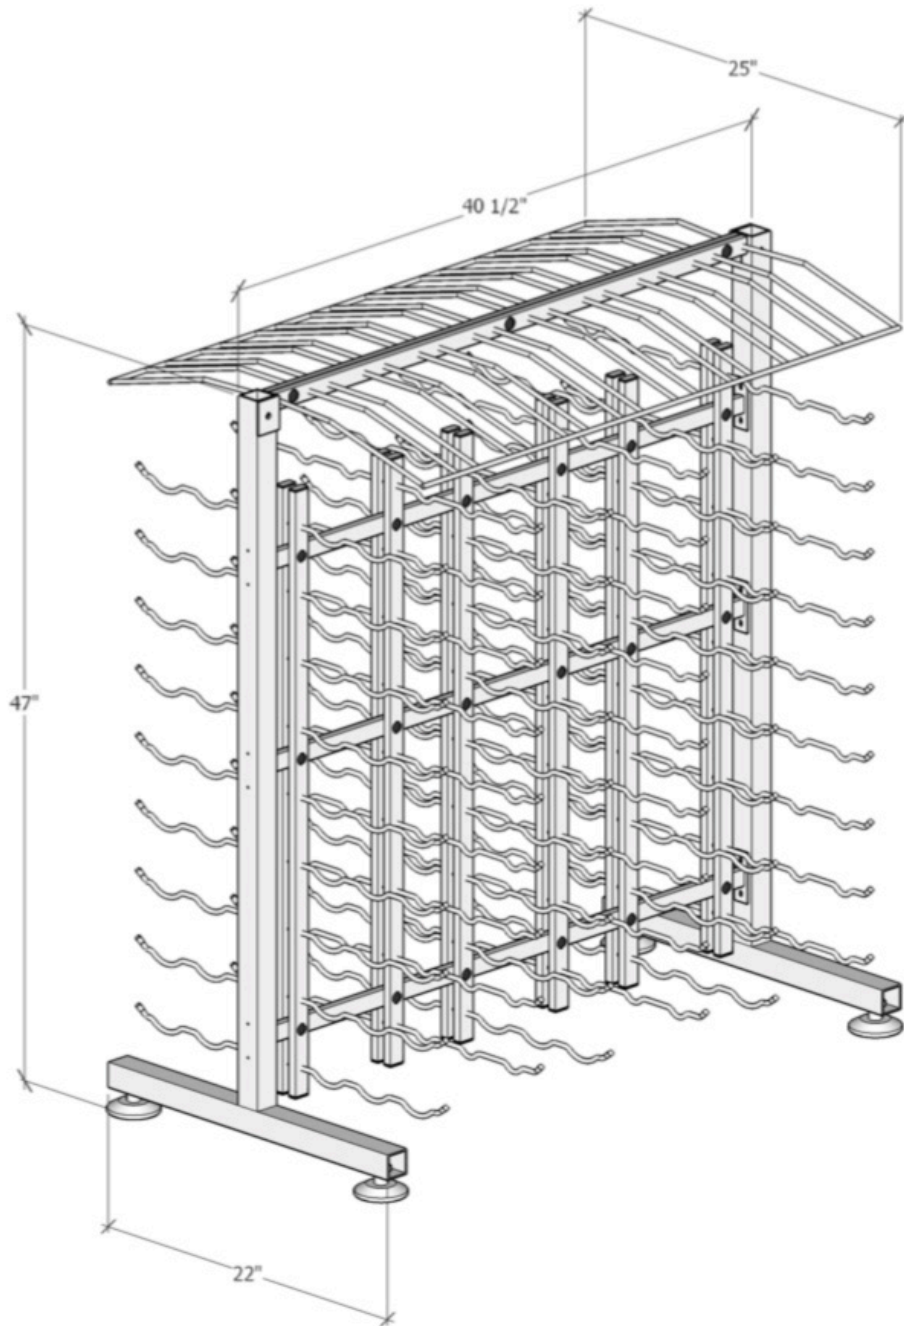

# IDR3 & IDR3-X

Spec Sheet for Double-Sided 180-Bottle Island Display

**VINTAGEVIEW®**  
MOVING WINE STORAGE FORWARD

10645 E 47th Ave, Denver, CO 80239 | phone: 866.650.1500 | fax: 866.650.1501 | [VintageView.com](http://VintageView.com)