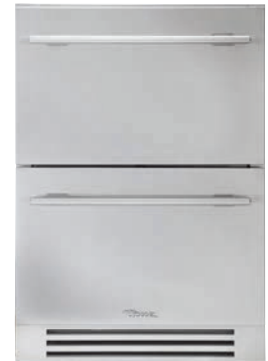

TUR-24-R-SS-B

TUR-24-R-SG-B

TUR-15-R-SG-B

TUR-15-R-SS-B

The True Residential Undercounter Refrigerator gives you complete cooling flexibility wherever you need it. Whether by the grill or at the swim up bar, it is the perfect combination of performance and design. Available in 15-inch or 24-inch glass door stainless or stainless solid, our units provide ample food and drink storage for the largest summer gatherings.

TWC-24DZ-L-SG-B

TWC-24-L-SG-B

TWC-15-L-SG-B

REFRIGERATOR DRAWER

We have brought mise en place to the outdoors with the True 24" Refrigerator Drawers. There is no better place to store barbecue essentials than right next to the grill. Our refrigerator drawers were designed with organization and storage in mind with two heavy-duty bin dividers per drawer and 5.4 cubic feet of capacity.

Create an independent burger bar or smoothie station. Our refrigerator drawers are rated for both beverage and open food storage.

TUR-24D-SS-B

The beer connoisseur takes entertainment at home to the next level by serving draft beers from the True Beverage Dispenser.

BEVERAGE DISPENSER

The True Beverage Dispenser gives you the perfect serve.

Ideal for the beer connoisseur and those who love to entertain, this draft beer dispenser uses our exclusive airflow technology, ensuring a consistently frosty, refreshing pour every use, while balanced, forced-air refrigeration provides rapid product pull-down of your favorite tap brew. A single tap unit accommodates a 1/4 or 1/8 barrel and the dual tap unit accommodates two 1/8 barrels. The True Beverage Dispenser will serve you and your guests well every time.