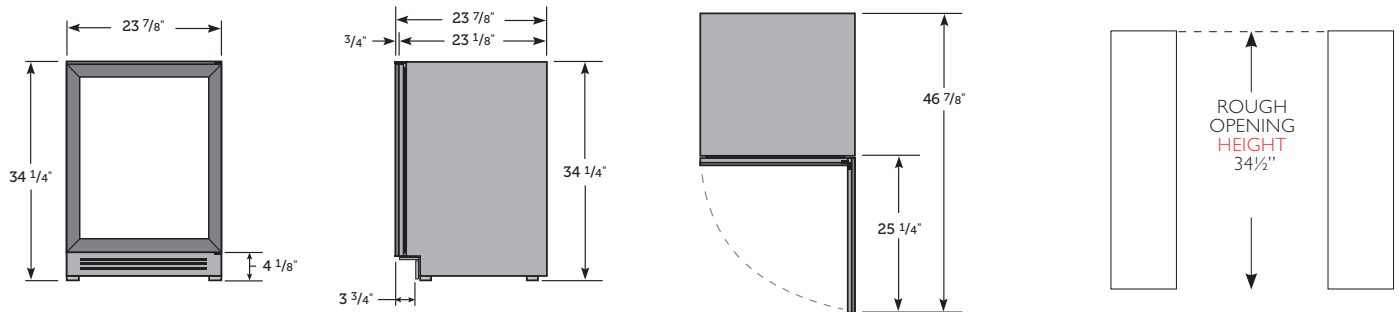

PLAN VIEWS & OPENING DIMENSIONS

---

24 INCH

UNDERCOUNTER REFRIGERATOR / WINE CABINET / BEVERAGE CENTER / FREEZERS

24" WIDTH 24" DEPTH 34½" HEIGHT