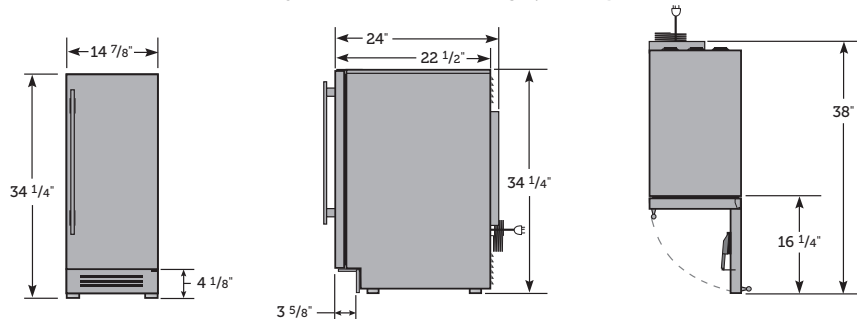

BEVERAGE CENTER

UNDERCOUNTER
REFRIGERATOR DRAWER

UNDERCOUNTER FREEZER

BEVERAGE DISPENSER

DUAL TAP

SINGLE TAP

CLEAR ICE MACHINE

PLAN VIEWS & OPENING DIMENSIONS

15 INCH

UNDERCOUNTER REFRIGERATOR / WINE CABINET / BEVERAGE CENTER

15" WIDTH 24" DEPTH 34½" HEIGHT

15 INCH

CLEAR ICE MACHINE

15" WIDTH 24" DEPTH 34½" HEIGHT

PLAN VIEWS & OPENING DIMENSIONS

24 INCH