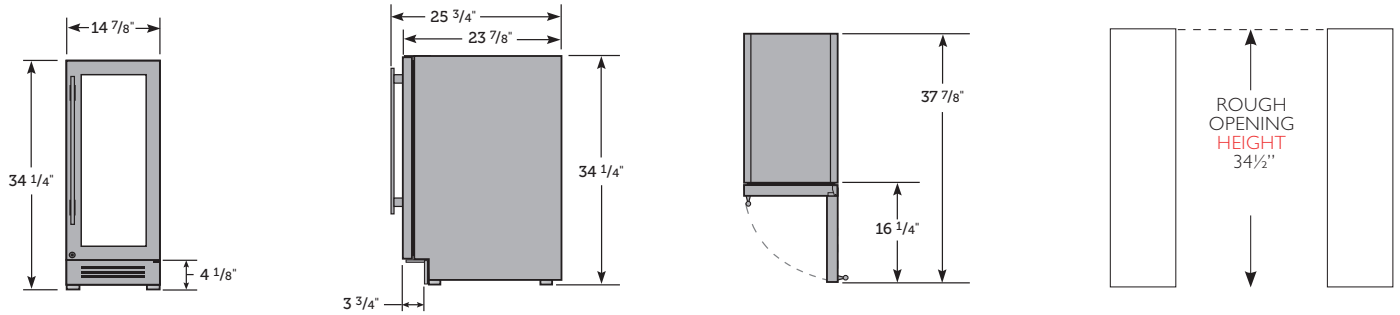

BEVERAGE CENTER

UNDERCOUNTER
REFRIGERATOR DRAWER

UNDERCOUNTER FREEZER

BEVERAGE DISPENSER

DUAL TAP

SINGLE TAP

CLEAR ICE MACHINE

PLAN VIEWS & OPENING DIMENSIONS

15 INCH

UNDERCOUNTER REFRIGERATOR / WINE CABINET / BEVERAGE CENTER

15" WIDTH 24" DEPTH 34½" HEIGHT

15 INCH

CLEAR ICE MACHINE

15" WIDTH 24" DEPTH 34½" HEIGHT

PLAN VIEWS & OPENING DIMENSIONS

24 INCH