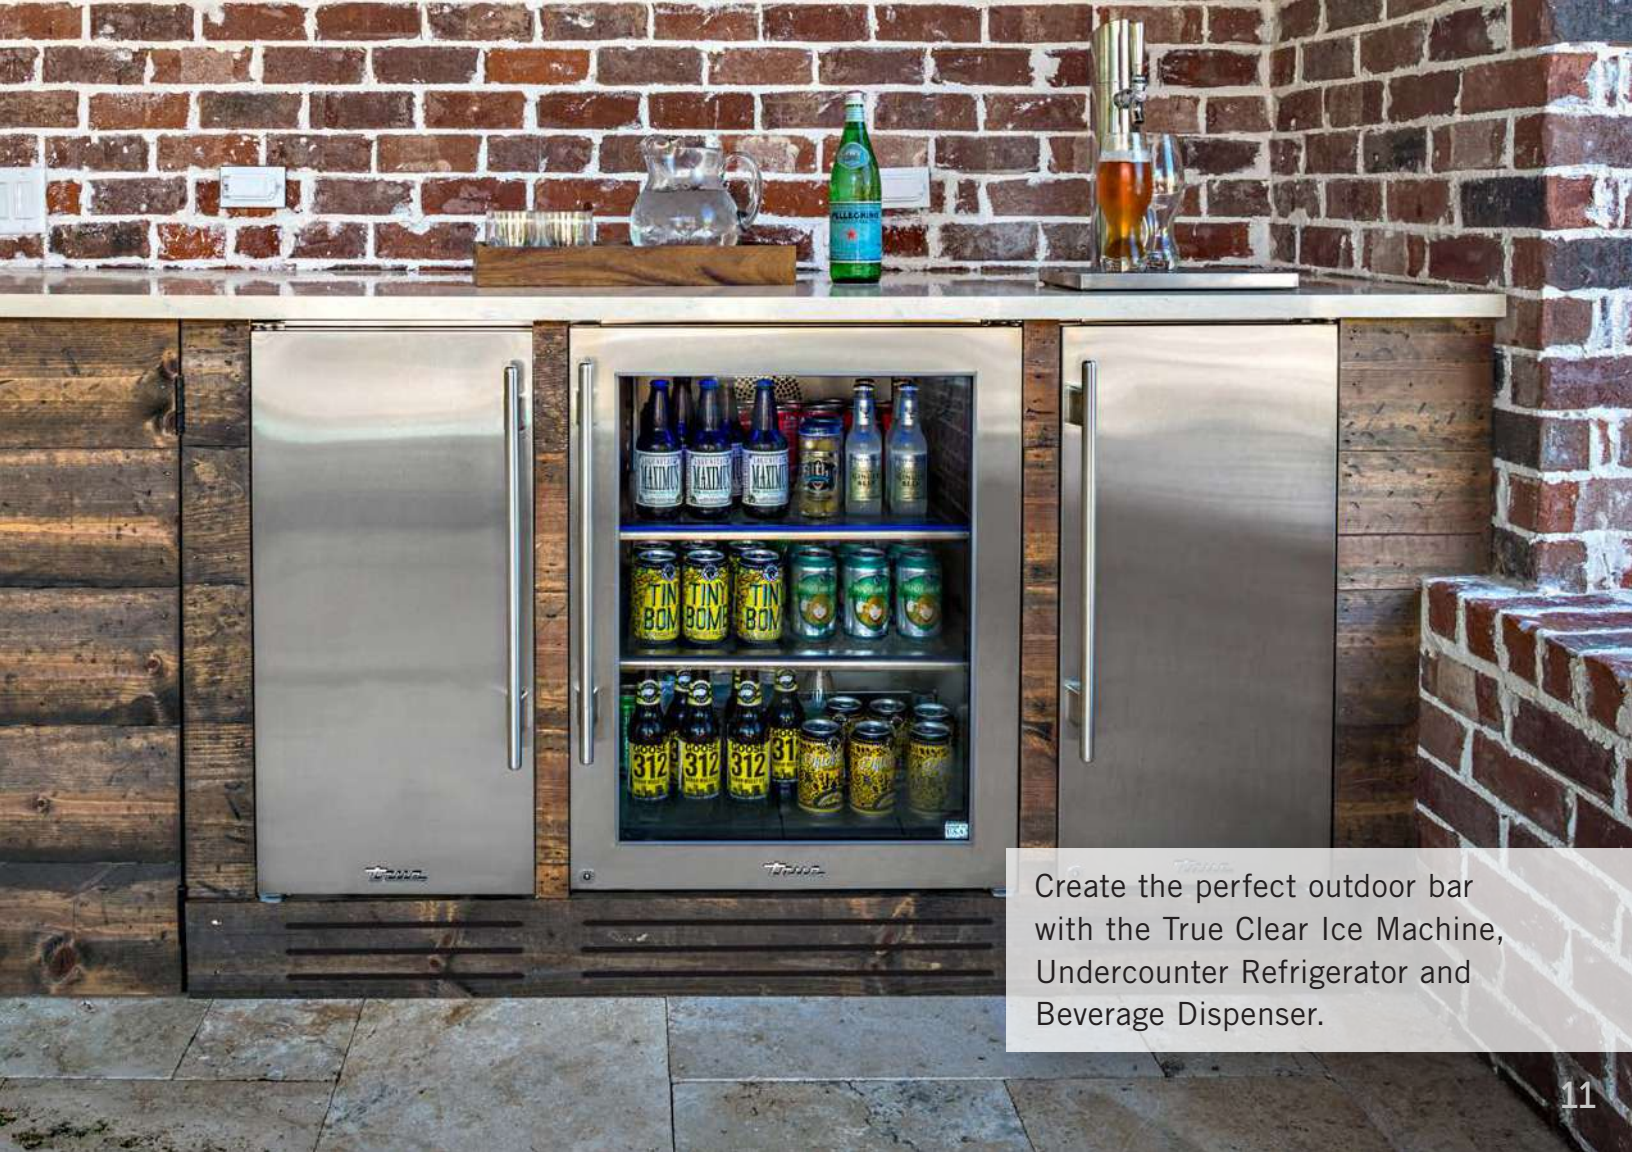

Create an independent burger bar or smoothie station. Our refrigerator drawers are rated for both beverage and open food storage.

TUR-24D-SS-B

The beer connoisseur takes entertainment at home to the next level by serving draft beers from the True Beverage Dispenser.

BEVERAGE DISPENSER

The True Beverage Dispenser gives you the perfect serve.

Ideal for the beer connoisseur and those who love to entertain, this draft beer dispenser uses our exclusive airflow technology, ensuring a consistently frosty, refreshing pour every use, while balanced, forced-air refrigeration provides rapid product pull-down of your favorite tap brew. A single tap unit accommodates a 1/4 or 1/8 barrel and the dual tap unit accommodates two 1/8 barrels. The True Beverage Dispenser will serve you and your guests well every time.

TUR-24DD-R-SS-B

TUR-24BD-R-SS-B

TUR-15BD-R-SS-B

CLEAR ICE MACHINE

Never drag another ice bag outside again.

The True Clear Ice Machine is the highest-performing, most energy-efficient clear ice machine available to homeowners. Its 15-inch frame makes it a convenient addition to any outdoor kitchen.

With the ability to produce up to 70 pounds of ice per day, entertain at ease knowing guests drinks will be chilled by our beautiful clear ice cubes.

TUI-15-R-SS-B

Create the perfect outdoor bar with the True Clear Ice Machine, Undercounter Refrigerator and Beverage Dispenser.