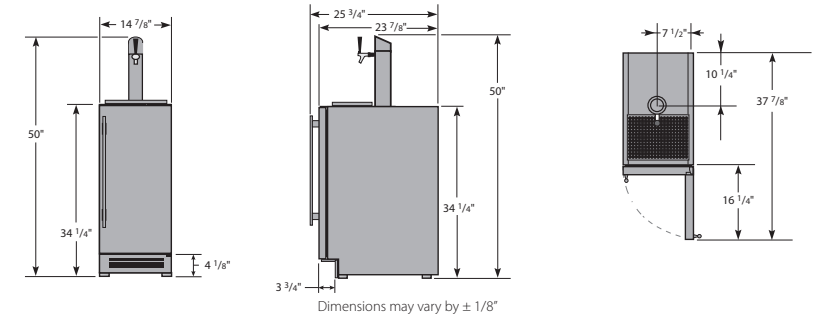

KEG FOOTPRINTS

PLAN VIEWS

24 INCH

SINGLE TAP MODELS

*With supplied wire shelf.

DUAL TAP MODELS

15 INCH

SINGLE TAP MODELS

KEG GUIDE

TUR-24BD-R-SS-B

WIDTH: 23 7/8"
DEPTH: 23 7/8"
HEIGHT: 34 1/4"

Dimensions are the same for TUR-24DD-R-SS-B.

Distance from the center of the tapper handle to edge of cabinet on the TUR-24DD is 9 7/16".

†Depth does not include 1 7/8" for door handle.
*Height does not include 15 3/4" for tapper.

TUR-15BD-R-SS-B

WIDTH: 14 7/8"
DEPTH: 23 7/8"
HEIGHT: 34 1/4"

†Depth does not include 1 7/8" for door handle.
*Height does not include 15 3/4" for tapper.

OPENING DIMENSIONS

WIDTH: 15" for 15 Inch models or 24" for 24 Inch models
DEPTH: 24"
HEIGHT: 34 1/2"

Discover the entire line of high-performance wine cabinets,
beverage centers, and undercounter refrigerators.