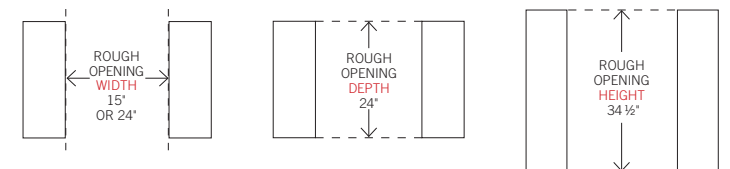

KEG GUIDE

TUR-24BD-R-SS-B

WIDTH: 23 7/8"
DEPTH: 23 7/8"
HEIGHT: 34 1/4"

Dimensions are the same for TUR-24DD-R-SS-B.

Distance from the center of the tapper handle to edge of cabinet on the TUR-24DD is 9 7/16".

†Depth does not include 1 7/8" for door handle.
*Height does not include 15 3/4" for tapper.

TUR-15BD-R-SS-B

WIDTH: 14 7/8"
DEPTH: 23 7/8"
HEIGHT: 34 1/4"

†Depth does not include 1 7/8" for door handle.
*Height does not include 15 3/4" for tapper.

Height Dimensions +/- 1/8" | Specifications subject to change without notice. | Stainless steel models can be freestanding or built-in for any setting. OP/OG models are built-in only. | Please refer to www.true-residential.com for most current specifications.

OPENING DIMENSIONS

WIDTH: 15" for 15 Inch models or 24" for 24 Inch models
DEPTH: 24"
HEIGHT: 34 1/2"

Discover the entire line of high-performance wine cabinets,
beverage centers, and undercounter refrigerators.