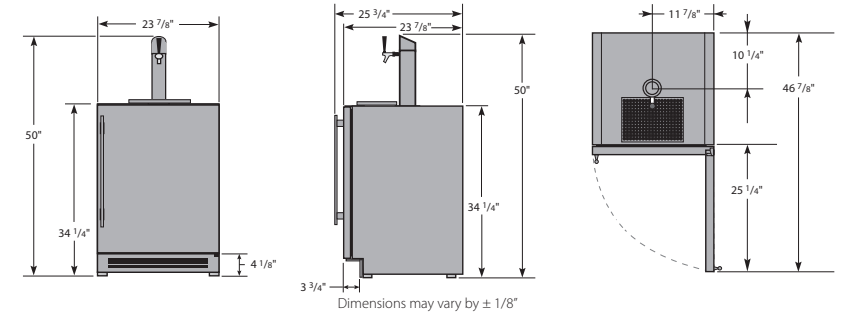

KEG FOOTPRINTS

PLAN VIEWS

24 INCH

SINGLE TAP MODELS

*With supplied wire shelf.

DUAL TAP MODELS

15 INCH

SINGLE TAP MODELS

KEG GUIDE

TUR-24BD-R-SS-B

WIDTH: 23 7/8"
DEPTH: 23 7/8"
HEIGHT: 34 1/4"

Dimensions are the same for TUR-24DD-R-SS-B.

Distance from the center of the tapper handle to edge of cabinet on the TUR-24DD is 9 7/16".

†Depth does not include 1 7/8" for door handle.
*Height does not include 15 3/4" for tapper.

TUR-15BD-R-SS-B

WIDTH: 14 7/8"
DEPTH: 23 7/8"
HEIGHT: 34 1/4"

†Depth does not include 1 7/8" for door handle.
*Height does not include 15 3/4" for tapper.

OPENING DIMENSIONS

WIDTH: 15" for 15 Inch models or 24" for 24 Inch models
DEPTH: 24"
HEIGHT: 34 1/2"

Discover the entire line of high-performance wine cabinets,
beverage centers, and undercounter refrigerators.