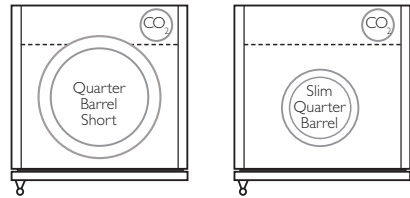

KEG FOOTPRINTS

PLAN VIEWS

24 INCH

SINGLE TAP MODELS

*With supplied wire shelf.

DUAL TAP MODELS

15 INCH

SINGLE TAP MODELS

OPENING DIMENSIONS

WIDTH: 15" for 15 Inch models or 24" for 24 Inch models
DEPTH: 24"
HEIGHT: 34 1/2"

Discover the entire line of high-performance wine cabinets,
beverage centers, and undercounter refrigerators.