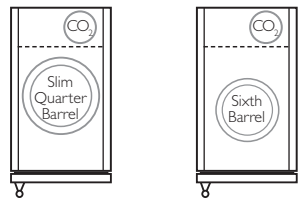

KEG FOOTPRINTS

PLAN VIEWS

24 INCH

SINGLE TAP MODELS

*With supplied wire shelf.

DUAL TAP MODELS

15 INCH

SINGLE TAP MODELS

KEG GUIDE

TUR-24BD-R-SS-B

WIDTH: 23 7/8"
DEPTH: 23 7/8"
HEIGHT: 34 1/4"

Dimensions are the same for TUR-24DD-R-SS-B.

Distance from the center of the tapper handle to edge of cabinet on the TUR-24DD is 9 7/16".

OPENING DIMENSIONS

WIDTH: 15" for 15 Inch models or 24" for 24 Inch models
DEPTH: 24"
HEIGHT: 34 1/2"

Discover the entire line of high-performance wine cabinets,
beverage centers, and undercounter refrigerators.