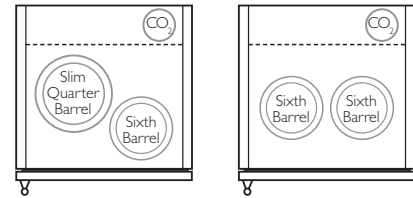

KEG FOOTPRINTS

PLAN VIEWS

24 INCH

SINGLE TAP MODELS

*With supplied wire shelf.

DUAL TAP MODELS

15 INCH

SINGLE TAP MODELS

KEG GUIDE

TUR-24BD-R-SS-B

WIDTH: 23 7/8"
DEPTH: 23 7/8"
HEIGHT: 34 1/4"

Dimensions are the same for TUR-24DD-R-SS-B.

Distance from the center of the tapper handle to edge of cabinet on the TUR-24DD is 9 7/16".

OPENING DIMENSIONS

WIDTH: 15" for 15 Inch models or 24" for 24 Inch models
DEPTH: 24"
HEIGHT: 34 1/2"

Discover the entire line of high-performance wine cabinets,
beverage centers, and undercounter refrigerators.