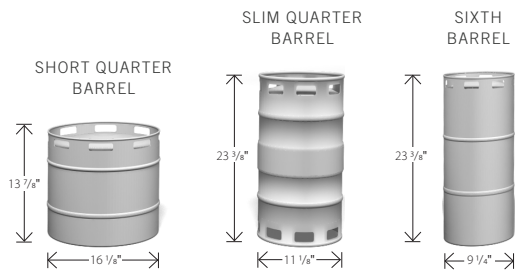

KEG FOOTPRINTS

PLAN VIEWS

24 INCH

SINGLE TAP MODELS

*With supplied wire shelf.

DUAL TAP MODELS

15 INCH

SINGLE TAP MODELS

KEG GUIDE

TUR-24BD-R-SS-B

WIDTH: 23 7/8"
DEPTH: 23 7/8"
HEIGHT: 34 1/4"

Dimensions are the same for TUR-24DD-R-SS-B.

Distance from the center of the tapper handle to edge of cabinet on the TUR-24DD is 9 7/16".

†Depth does not include 1 7/8" for door handle.
*Height does not include 15 3/4" for tapper.

TUR-15BD-R-SS-B

WIDTH: 14 7/8"
DEPTH: 23 7/8"
HEIGHT: 34 1/4"

†Depth does not include 1 7/8" for door handle.
*Height does not include 15 3/4" for tapper.

Height Dimensions +/- 1/8" | Specifications subject to change without notice. | Stainless steel models can be freestanding or built-in for any setting. OP/OG models are built-in only. | Please refer to www.true-residential.com for most current specifications.

OPENING DIMENSIONS

WIDTH: 15" for 15 Inch models or 24" for 24 Inch models
DEPTH: 24"
HEIGHT: 34 1/2"